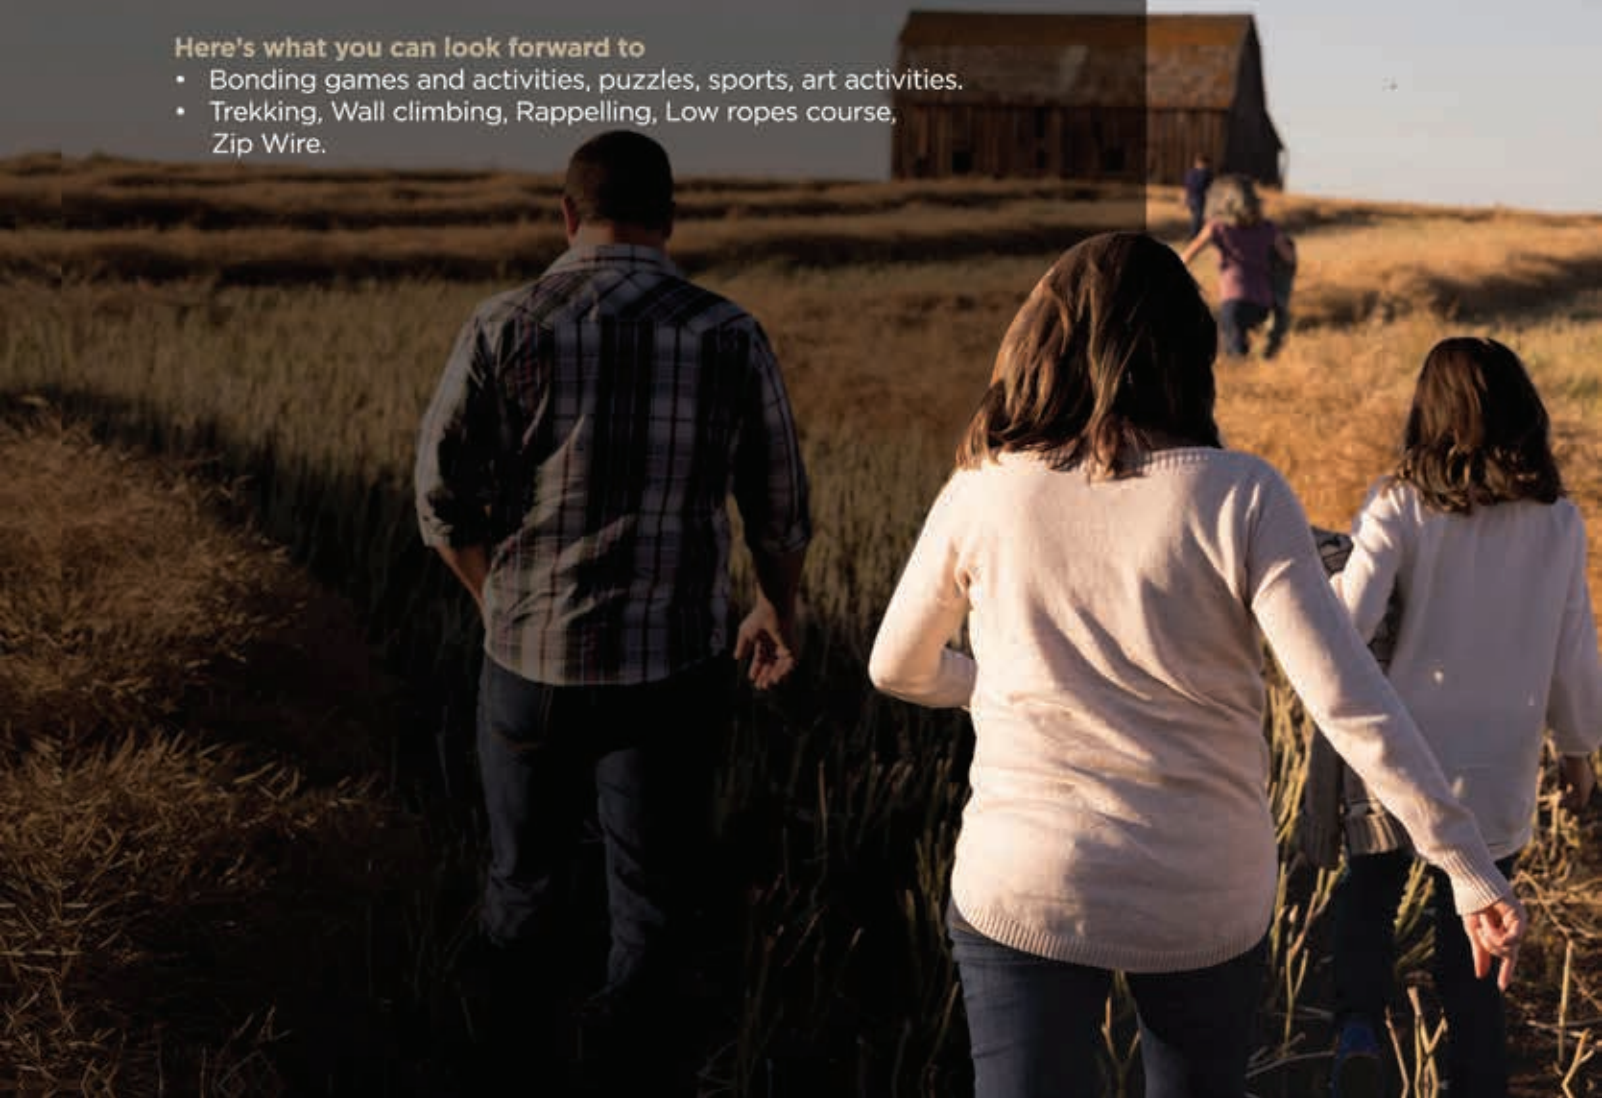

timeless MEMORIES

Has it been too long since you spent some quality time with your child?

We have a plan to make sure you create some of the best memories, bonding with your child. Away from the trappings of the urban world, we have created a space just for you and your child to come together, enjoy and have conversations that last the night.

There are long and beautiful nature trails to follow and re-discover each other. There are sunrises that are waiting to take your breath away. And there are those million-dollar hugs that celebrate sunsets as the beginning of a new day.

There are a lot of activities to take up, together. Our trainers will ensure participants are in a protected space, and are healthy and upbeat to make the most of the experience. They are trained to create a positive and learning environment where they don't impede the participants' experience by limiting their curiosity but are always around them with an intention to keep them safe while they are on an excursion to discover themselves and the world around them.

Here's what you can look forward to

- Bonding games and activities, puzzles, sports, art activities.
- Trekking, Wall climbing, Rappelling, Low ropes course, Zip Wire.